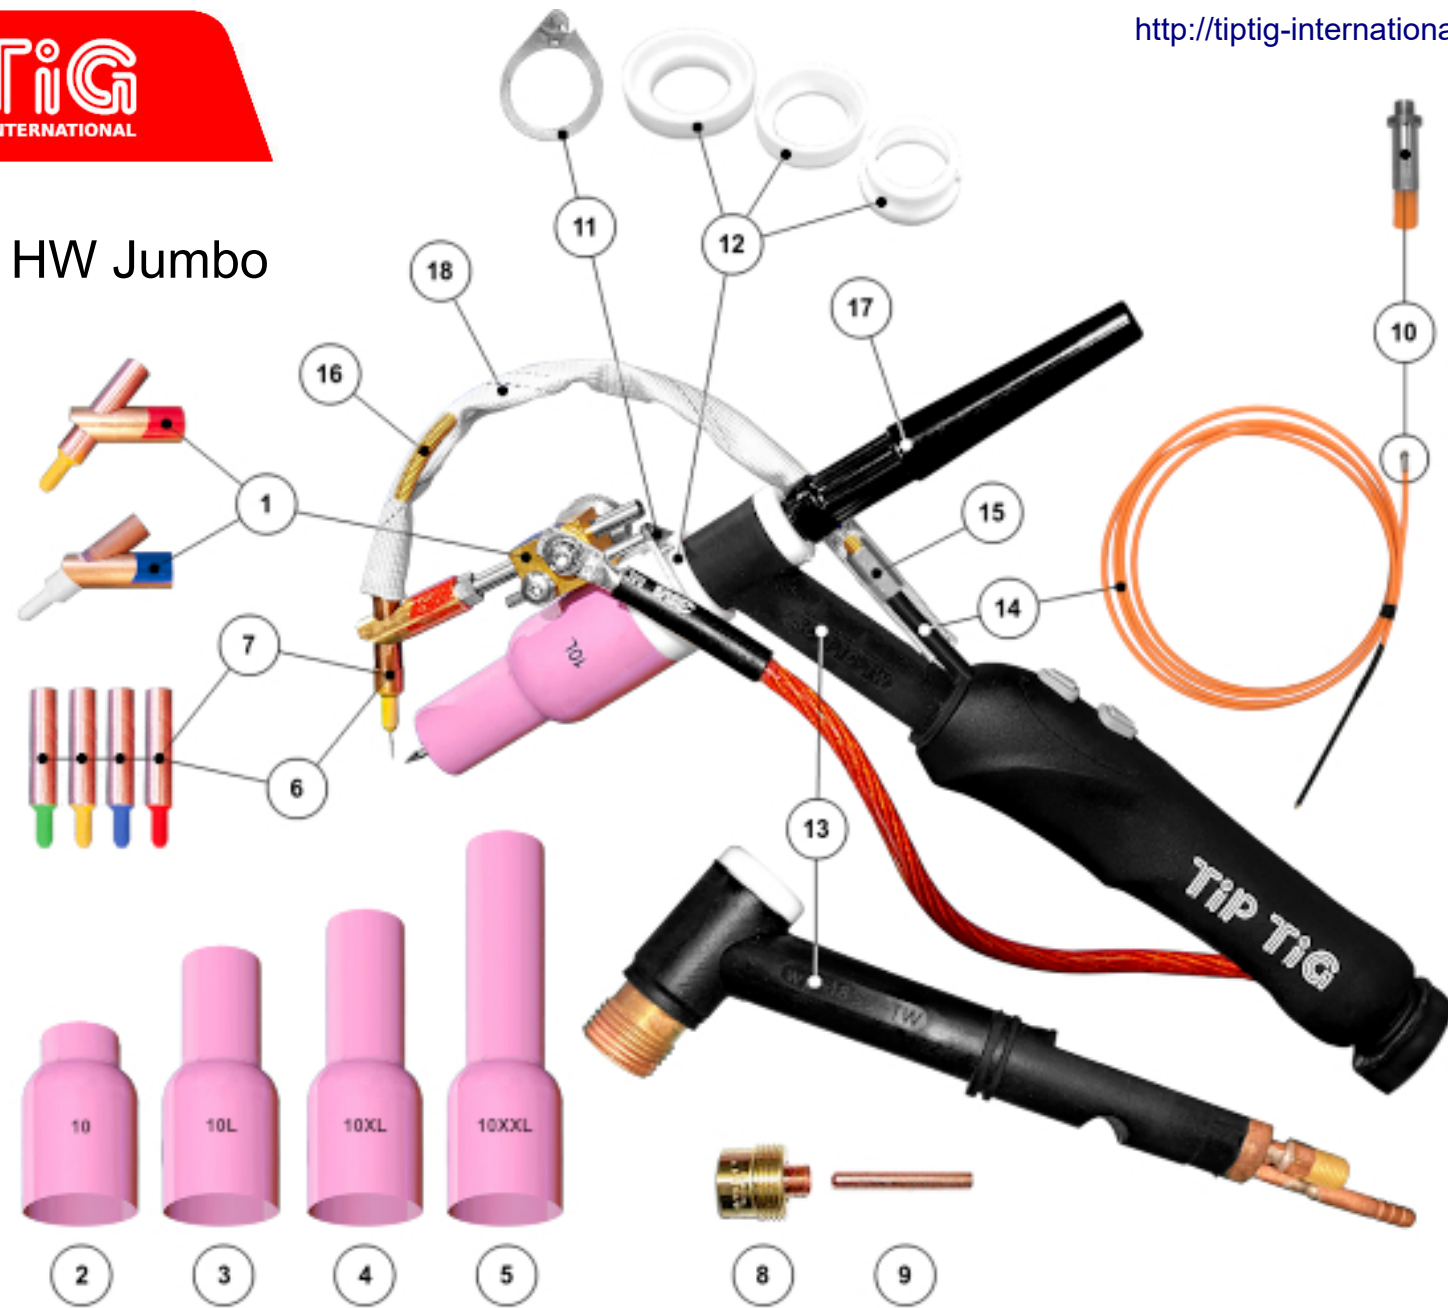

## Torch 18 SC HW Jumbo

Specify the amount required below and send to [info@tiptig-international.com](mailto:info@tiptig-international.com)

Position	Item	Description	Order Number	Amount
1	TIP TiG Narrow Gap Holder Set 39° Blue	for Fillet Welding	77700701	
	TIP TiG Narrow Gap Holder Set 42° Red	for Root Pass / Pipe Welding	77700702	
2	TIP TiG Gas Nozzle Jumbo, Size 6	Ø 9,5 mm, 48 mm long	77700530	
	TIP TiG Gas Nozzle Jumbo, Size 8	Ø 12,8 mm, 48 mm long	77700532	
	TIP TiG Gas Nozzle Jumbo, Size 10	Ø 16,0 mm, 48 mm long	77700533	
	TIP TiG Gas Nozzle Jumbo, Size 12	Ø 19,2 mm, 48 mm long	77700534	
3	TIP TiG Gas Nozzle Jumbo, Size 6L	Ø 9,5 mm, 70 mm long	77700590	
	TIP TiG Gas Nozzle Jumbo, Size 8L	Ø 12,8 mm, 70 mm long	77700592	
	TIP TiG Gas Nozzle Jumbo, Size 10L	Ø 16,0 mm, 70 mm long	77700594	
	TIP TiG Gas Nozzle Jumbo, Size 12L	Ø 19,2 mm, 70 mm long	77700593	
4	TIP TiG Gas Nozzle Jumbo, Size 6XL	Ø 9,5 mm, 82 mm long	77700595	
	TIP TiG Gas Nozzle Jumbo, Size 8XL	Ø 12,8 mm, 82 mm long	77700596	
	TIP TiG Gas Nozzle Jumbo, Size 10XL	Ø 16,0 mm, 82 mm long	77700597	
	TIP TiG Gas Nozzle Jumbo, Size 12XL	Ø 19,2 mm, 82 mm long	77700598	
5	TIP TiG Gas Nozzle Jumbo, Size 6XXL	Ø 9,5 mm, 120 mm long	77700582	
	TIP TiG Gas Nozzle Jumbo, Size 8XXL	Ø 12,8 mm, 120 mm long	77700584	
	TIP TiG Gas Nozzle Jumbo, Size 10XXL	Ø 16,0 mm, 120 mm long	77700586	
	TIP TiG Gas Nozzle Jumbo, Size 12XXL	Ø 19,2 mm, 120 mm long	77700587	
6	TIP TiG Wire Nozzle 40 mm, Green, Ceramic Coated	0,8 mm, without Bronze Spiral	77700750	
	TIP TiG Wire Nozzle 40 mm, Yellow, Ceramic Coated	1,0 mm, without Bronze Spiral	77700751	
	TIP TiG Wire Nozzle 40 mm, Blue, Ceramic Coated	1,2 mm, without Bronze Spiral	77700752	
	TIP TiG Wire Nozzle 40 mm, Red, Ceramic Coated	1,6 mm, without Bronze Spiral	77700753	
7	TIP TiG Wire Nozzle 40 mm, Green, Ceramic Coated	0,8 mm, with Bronze Spiral 190 mm	77700980	
	TIP TiG Wire Nozzle 40 mm, Yellow, Ceramic Coated	1,0 mm, with Bronze Spiral 190 mm	77700982	
	TIP TiG Wire Nozzle 40 mm, Blue, Ceramic Coated	1,2 mm, with Bronze Spiral 190 mm	77700984	
	TIP TiG Wire Nozzle 40 mm, Red, Ceramic Coated	1,6 mm, with Bronze Spiral 190 mm	77700986	